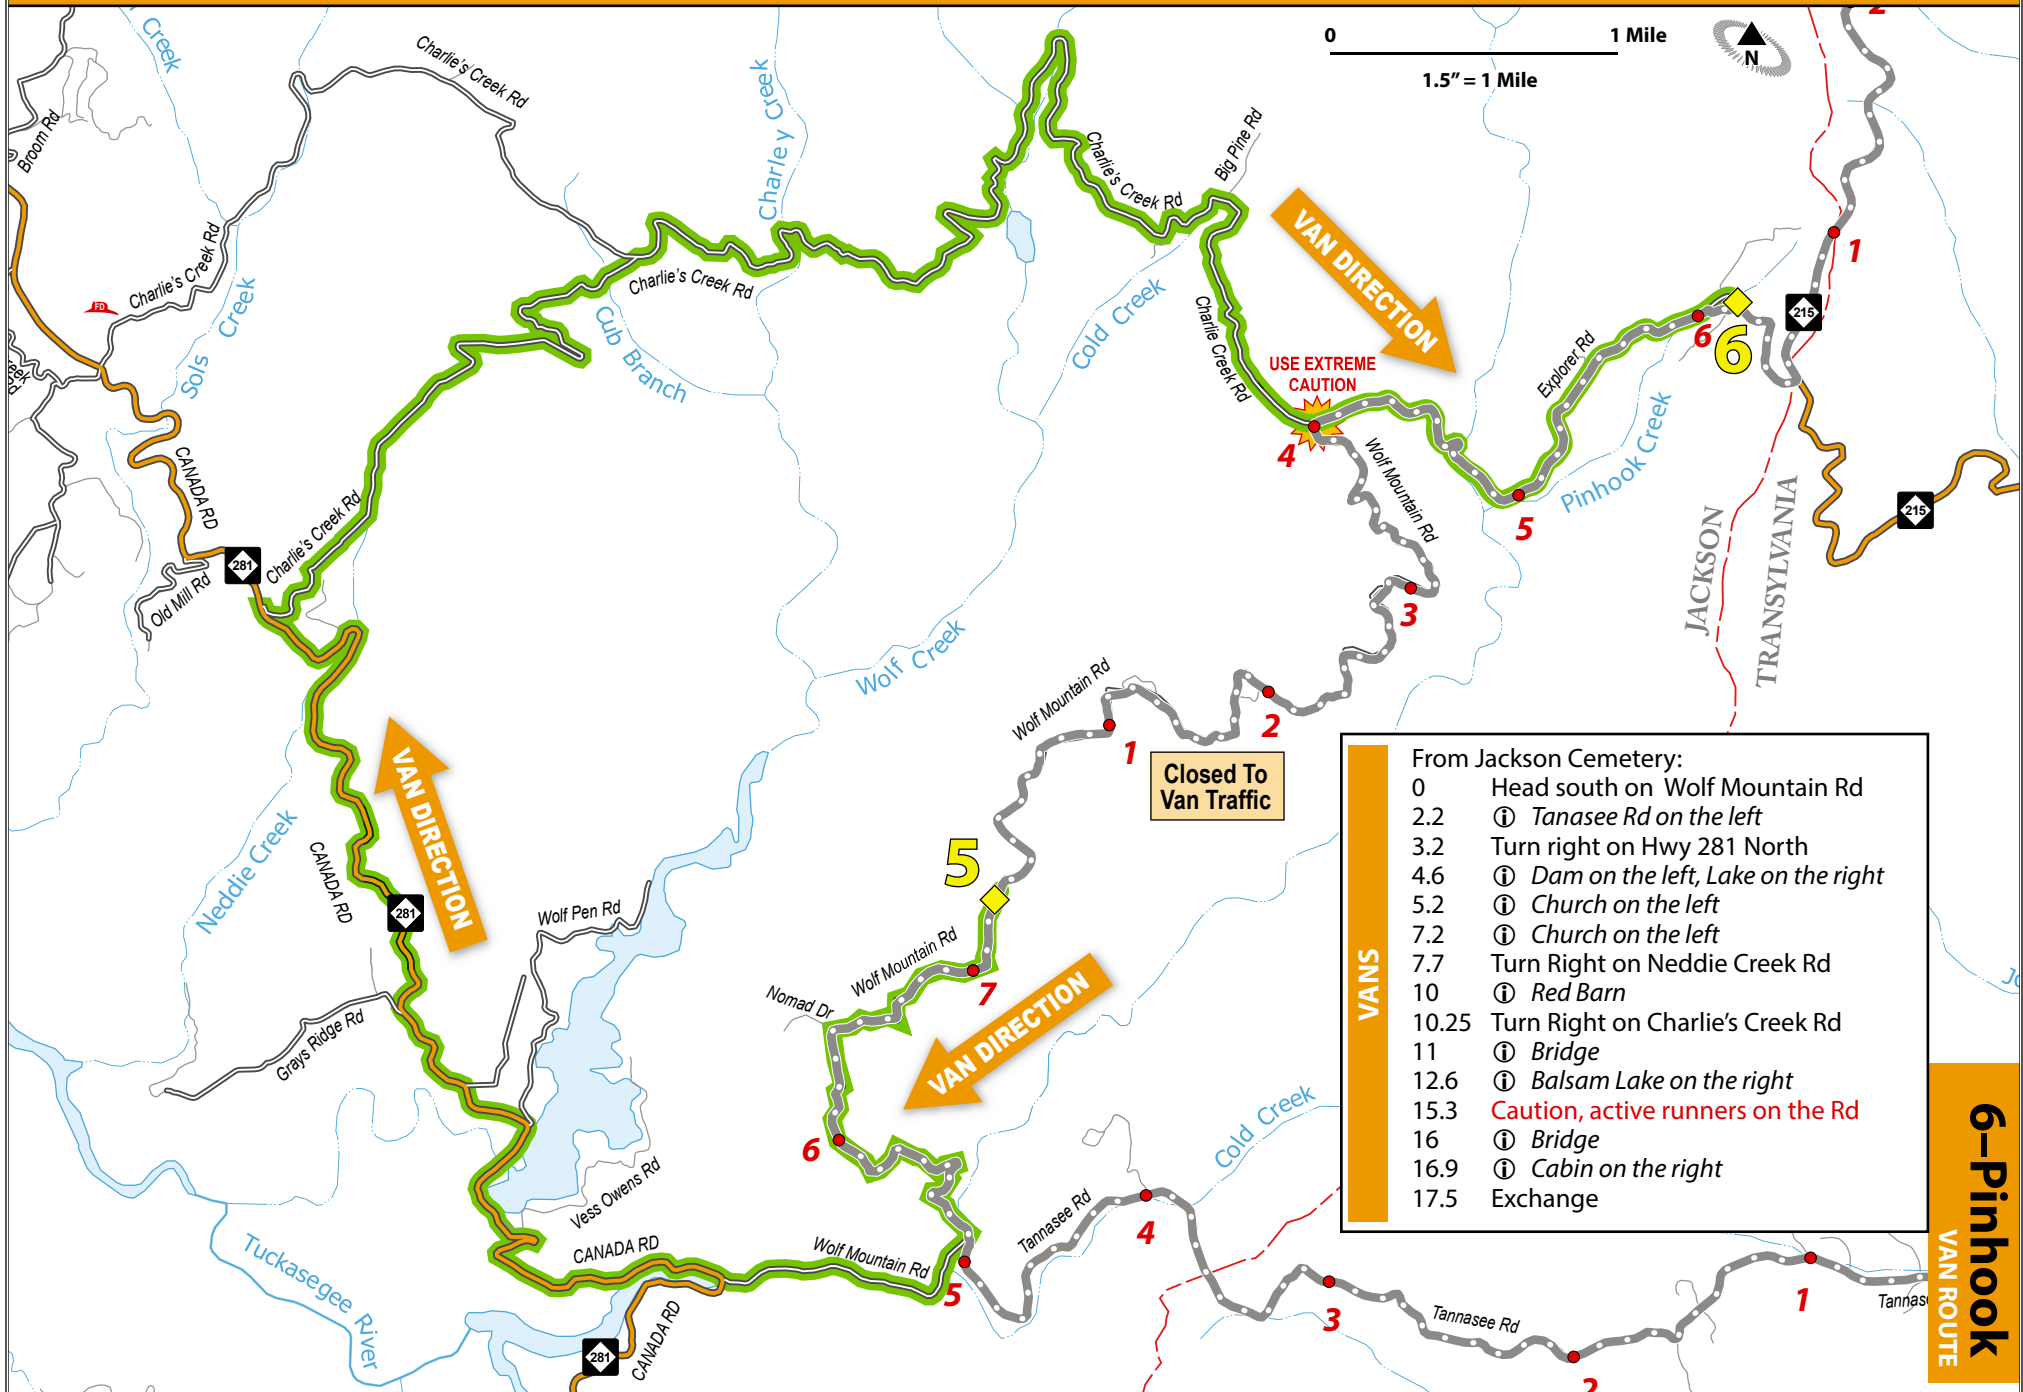

# 5-6 VAN ROUTE

Drop Off at Exchange 5, then Pickup at Exchange 6

# SMOKY MOUNTAIN RELAY 2015

- From Jackson Cemetery:
- 0 Head south on Wolf Mountain Rd
  - 2.2 ① Tanasee Rd on the left
  - 3.2 Turn right on Hwy 281 North
  - 4.6 ① Dam on the left, Lake on the right
  - 5.2 ① Church on the left
  - 7.2 ① Church on the left
  - 7.7 Turn Right on Neddie Creek Rd
  - 10 ① Red Barn
  - 10.25 Turn Right on Charlie's Creek Rd
  - 11 ① Bridge
  - 12.6 ① Balsam Lake on the right
  - 15.3 **Caution, active runners on the Rd**
  - 16 ① Bridge
  - 16.9 ① Cabin on the right
  - 17.5 Exchange